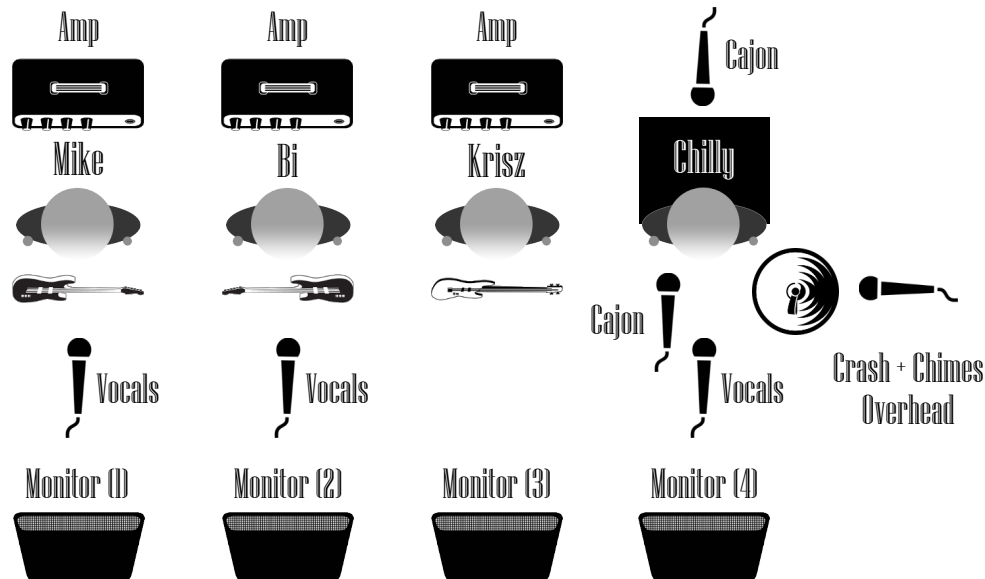

### Line Up

Name	Instrument
Chilly	Cajon, Mic (cajon), Mic (background vocals)
Mike	Guitar (electric), Amp, Mic (vocals)
Bí	Guitar (electric), Amp, Mic (vocals)
Krisz	Bass Guitar (electric),

### Monitor Groups

Group	Soundmix
Group 1	Solo guitar and Lead vocals (Mike) louder
Group 2	Rhythm guitar and Lead Vocals (Bí) louder
Group 3	Bass guitar (Krisz) louder
Group 4	Cajon, Crash + Chimes and Background vocals (Chilly) louder

### Channel list

Channel	Band member	Instrument	Mic/DI	Insert
1	Chilly	Cajon (Back / hole)	Shure SM57	compressor
2	Chilly	Cajon (Front) - optional	Shure SM57	compressor
3	Chilly	Crash + Chimes	Shure SM81	
4	Mike	Solo guitar (Mike)	DI	
5	Bí	Rhythm guitar (Bí)	DI	
6	Krisz	Bass guitar (Krisz)	DI	
7	Chilly	Backing vocals (Chilly)	Shure Beta 58A	compressor
8	Bí	Lead vocals (Bí)	Shure Beta 58A	compressor
9	Mike	Lead vocals (Mike) - optional	Shure Beta 58A	compressor