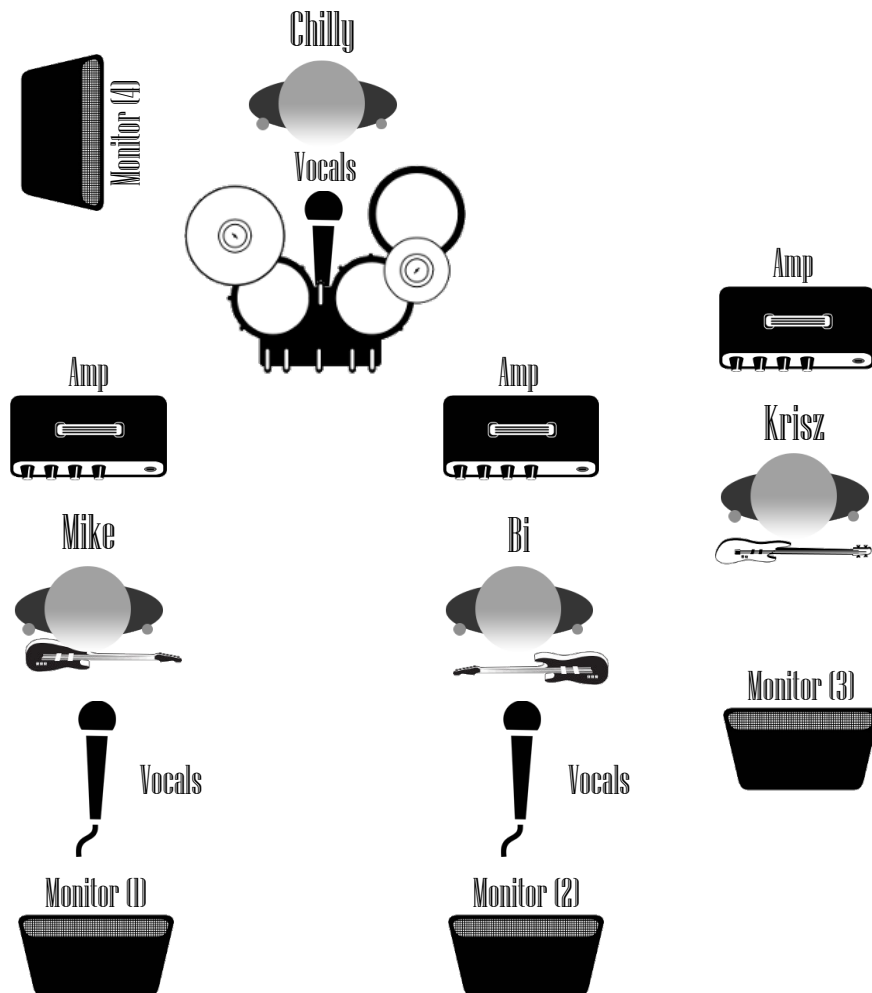

TOLDIMIKE

rider

Line Up

Name	Instrument
Chilly	Drums, Background vocals
Mike	Guitar (electric), Amp, Mic (vocals)
Bi	Guitar (electric), Amp, Mic (vocals)
Krisz	Bass Guitar (electric),

Stage plan

Monitor Groups

Group	Soundmix
Group 1	Solo guitar and Lead vocals (Mike) louder
Group 2	Rhythm guitar and Lead Vocals (Bi) louder
Group 3	Bass guitar (Krisz) louder
Group 4	Drums and Background vocals (Chilly) louder

Channel list

Channel	Band member	Instrument	Mic/DI	Insert
1	Chilly	Bass drum	Shure Beta 52A	gate
2	Chilly	Snare (Top)	Shure SM57	compressor
3	Chilly	Snare (Bottom)	Shure SM57	gate
4	Chilly	Hi-Hat	Shure SM57	
5	Chilly	Tom (10") - optional	Shure Beta 56A	
6	Chilly	Tom (12")	Shure Beta 56A	
7	Chilly	Tom (13")	Shure Beta 56A	
8	Chilly	Floor tom	Shure SM57	
9	Chilly	Overhead (R)	Shure SM81	
10	Chilly	Overhead (L)	Shure SM81	
11	Mike	Solo guitar (Mike)	DI	
12	Bí	Rhythm guitar (Bí)	DI	
13	Krisz	Bass guitar (Krisz)	DI	
14	Chilly	Backing vocals (Chilly)	Shure Beta 58A	compressor
15	Bí	Lead vocals (Bí)	Shure Beta 58A	compressor
16	Mike	Lead vocals (Mike)	Shure Beta 58A	compressor