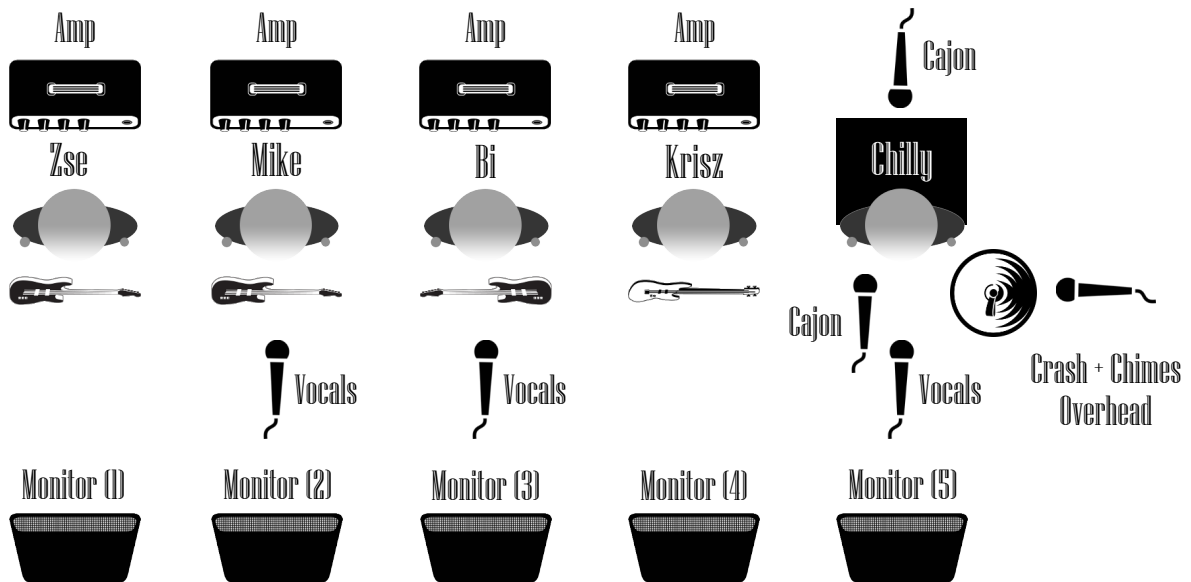

TOLDIMIKE

rider

Line Up

Name	Instrument
Chilly	Cajon, Mic (cajon), Mic (background vocals)
Mike	Guitar (electric), Amp, Mic (vocals)
Bi	Guitar (electric), Amp, Mic (vocals)
Krisz	Bass Guitar (electric),
Zse	Guitar (electric), Amp

Stage plan

Monitor Groups

Group	Soundmix
Group 1	Solo guitar (Zse) louder
Group 2	Solo guitar and Lead vocals (Mike) louder
Group 3	Rhythm guitar and Lead Vocals (Bi) louder
Group 4	Bass guitar (Krisz) louder
Group 5	Cajon, Crash + Chimes and Background vocals (Chilly) louder

Channel list

Channel	Band member	Instrument	Mic/DI	Insert
1	Chilly	Cajon (Back / hole)	Shure SM57	compressor
2	Chilly	Cajon (Front) - optional	Shure SM57	compressor
3	Chilly	Crash + Chimes	Shure SM81	
4	Zse	Solo guitar (Zse)	DI	
5	Mike	Solo guitar (Mike)	DI	
6	Bí	Rhythm guitar (Bí)	DI	
7	Krisz	Bass guitar (Krisz)	DI	
8	Chilly	Backing vocals (Chilly)	Shure Beta 58A	compressor
9	Bí	Lead vocals (Bí)	Shure Beta 58A	compressor
10	Mike	Lead vocals (Mike) - optional	Shure Beta 58A	compressor