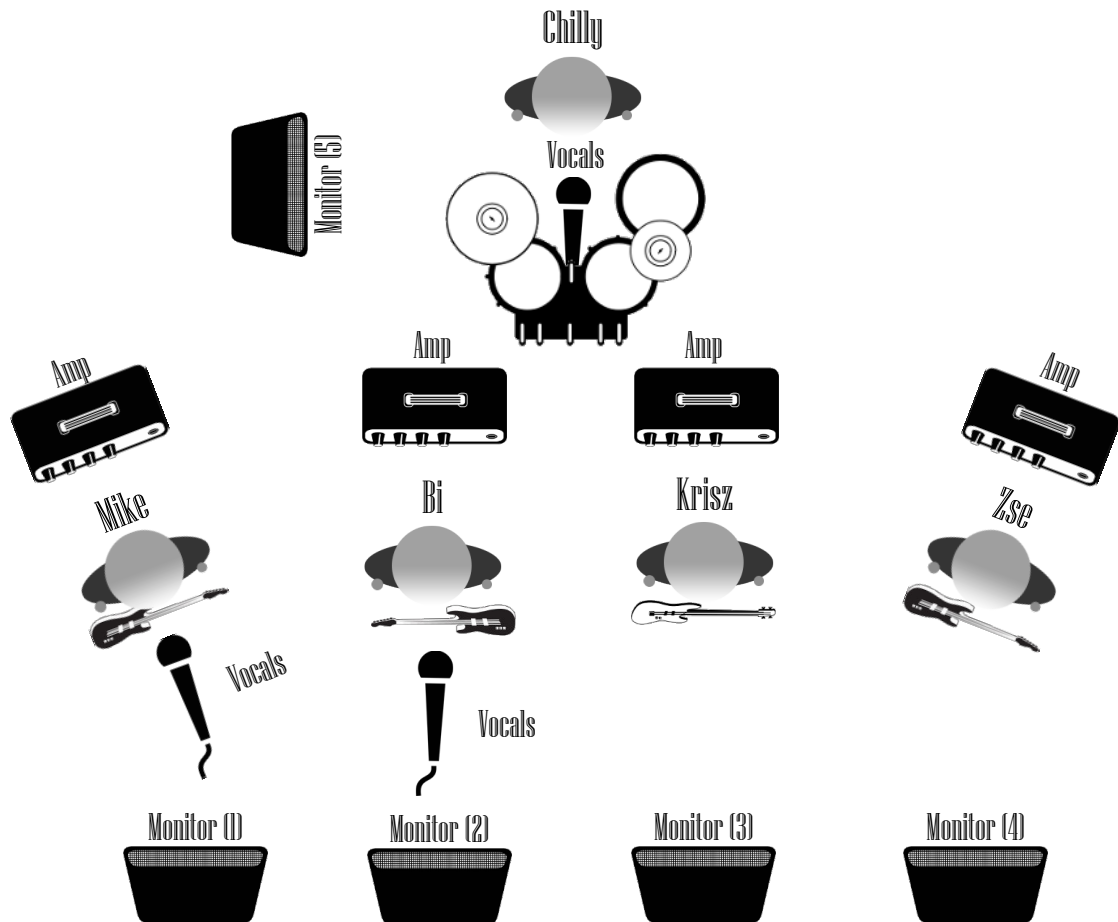

## rider

### Line Up

Name	Instrument
Chilly	Drums, Background vocals
Mike	Guitar (electric), Amp, Mic (vocals)
Bi	Guitar (electric), Amp, Mic (vocals)
Krisz	Bass Guitar (electric),
Zsé	Guitar (electric)

### Monitor Groups

Group	Soundmix
Group 1	Solo guitar and Lead vocals (Mike) louder
Group 2	Rhythm guitar and Lead Vocals (Bi) louder
Group 3	Bass guitar (Krisz) louder
Group 4	Solo guitar 2 (Zsé) louder
Group 5	Drums and Background vocals (Chilly) louder

## Channel list

Channel	Band member	Instrument	Mic/DI	Insert
1	Chilly	Bass drum	Shure Beta 52A	gate
2	Chilly	Snare (Top)	Shure SM57	compressor
3	Chilly	Snare (Bottom)	Shure SM57	gate
4	Chilly	Hi-Hat	Shure SM57	
5	Chilly	Tom (10") - optional	Shure Beta 56A	
6	Chilly	Tom (12")	Shure Beta 56A	
7	Chilly	Tom (13")	Shure Beta 56A	
8	Chilly	Floor tom	Shure SM57	
9	Chilly	Overhead (R)	Shure SM81	
10	Chilly	Overhead (L)	Shure SM81	
11	Mike	Solo guitar (Mike)	DI	
12	Bí	Rhythm guitar (Bí)	DI	
13	Krisz	Bass guitar (Krisz)	DI	
14	Zsé	Solo guitar 2 (Zsé)	DI	
15	Bí	Lead vocals (Bí)	Shure Beta 58A	compressor
16	Mike	Lead vocals (Mike)	Shure Beta 58A	compressor
17	Chilly	Backing vocals (Chilly)	Shure Beta 58A	compressor